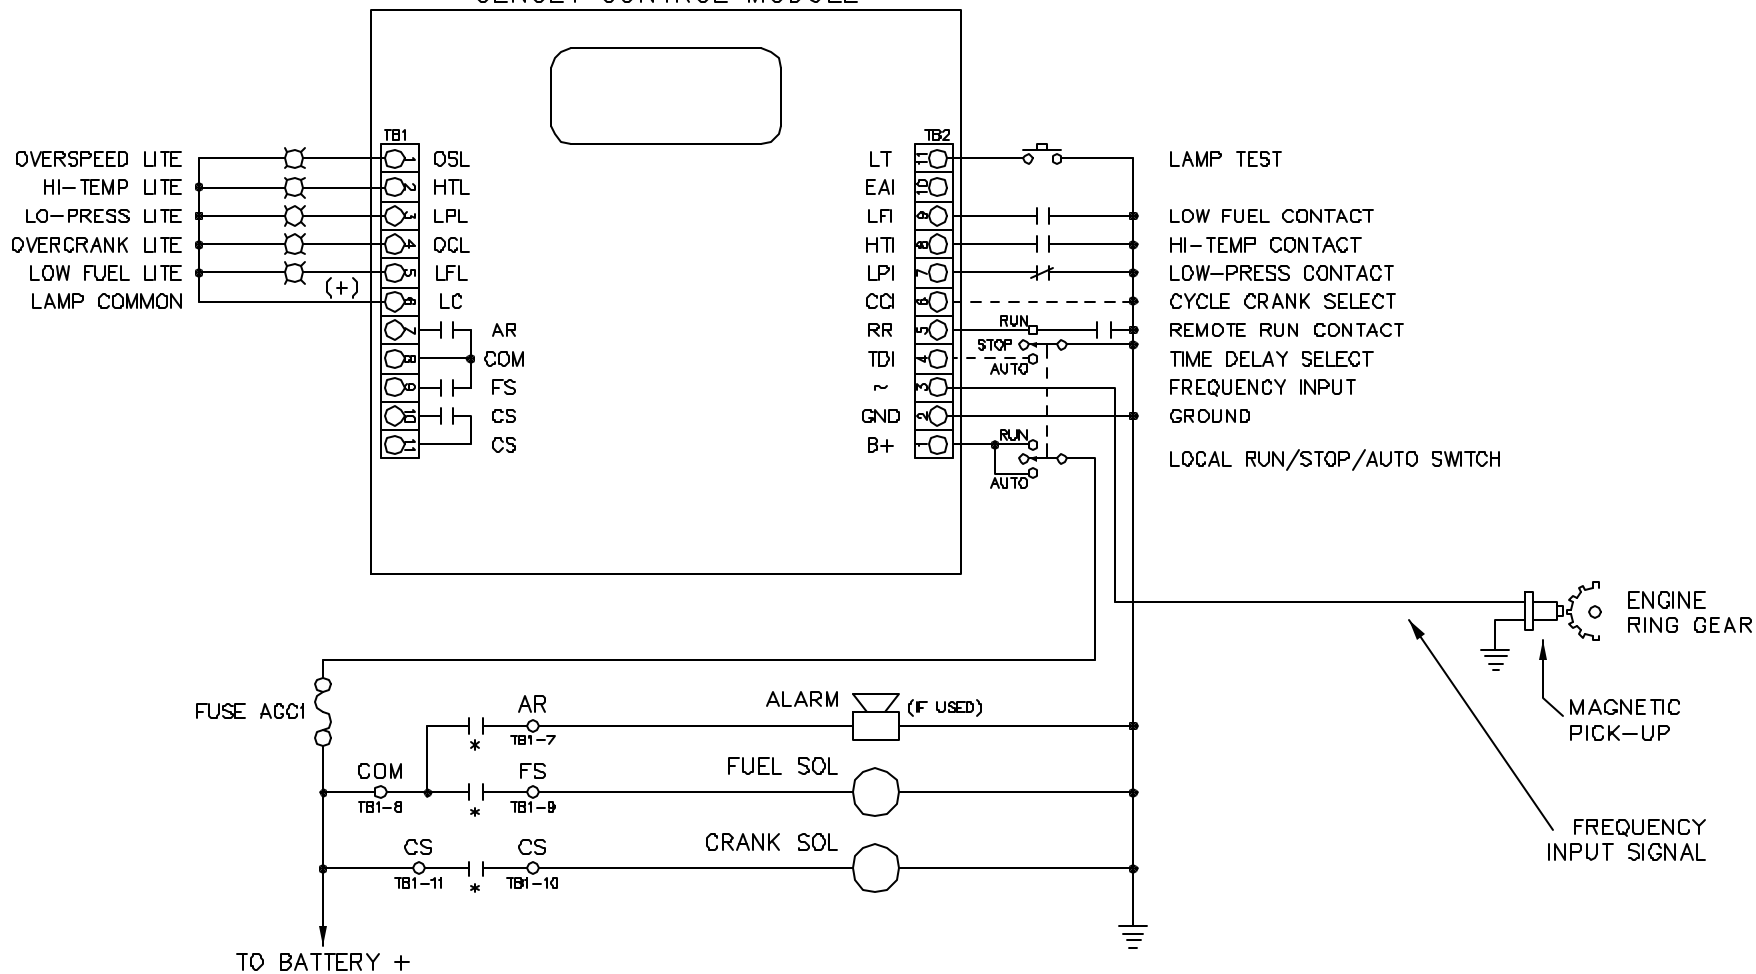

GENSET CONTROL MODULE

* RELAYS FS, CS,
& AR ARE INSIDE
THE GENSET CONTROL

FREQUENCY SENSING FROM MAGNETIC PICK-UP

Bouchette Electronics, Inc. N11325 County Highway Y Clintonville, WI 54929			
TITLE CONNECTION DIAGRAM A121K/A241K CONTROL			
DATE	DWN BY	CHK	SCALE
11/03/03	DSB	TJB	NONE
P/N	CAD REF	DWG NO	
	PCB107		E222-4